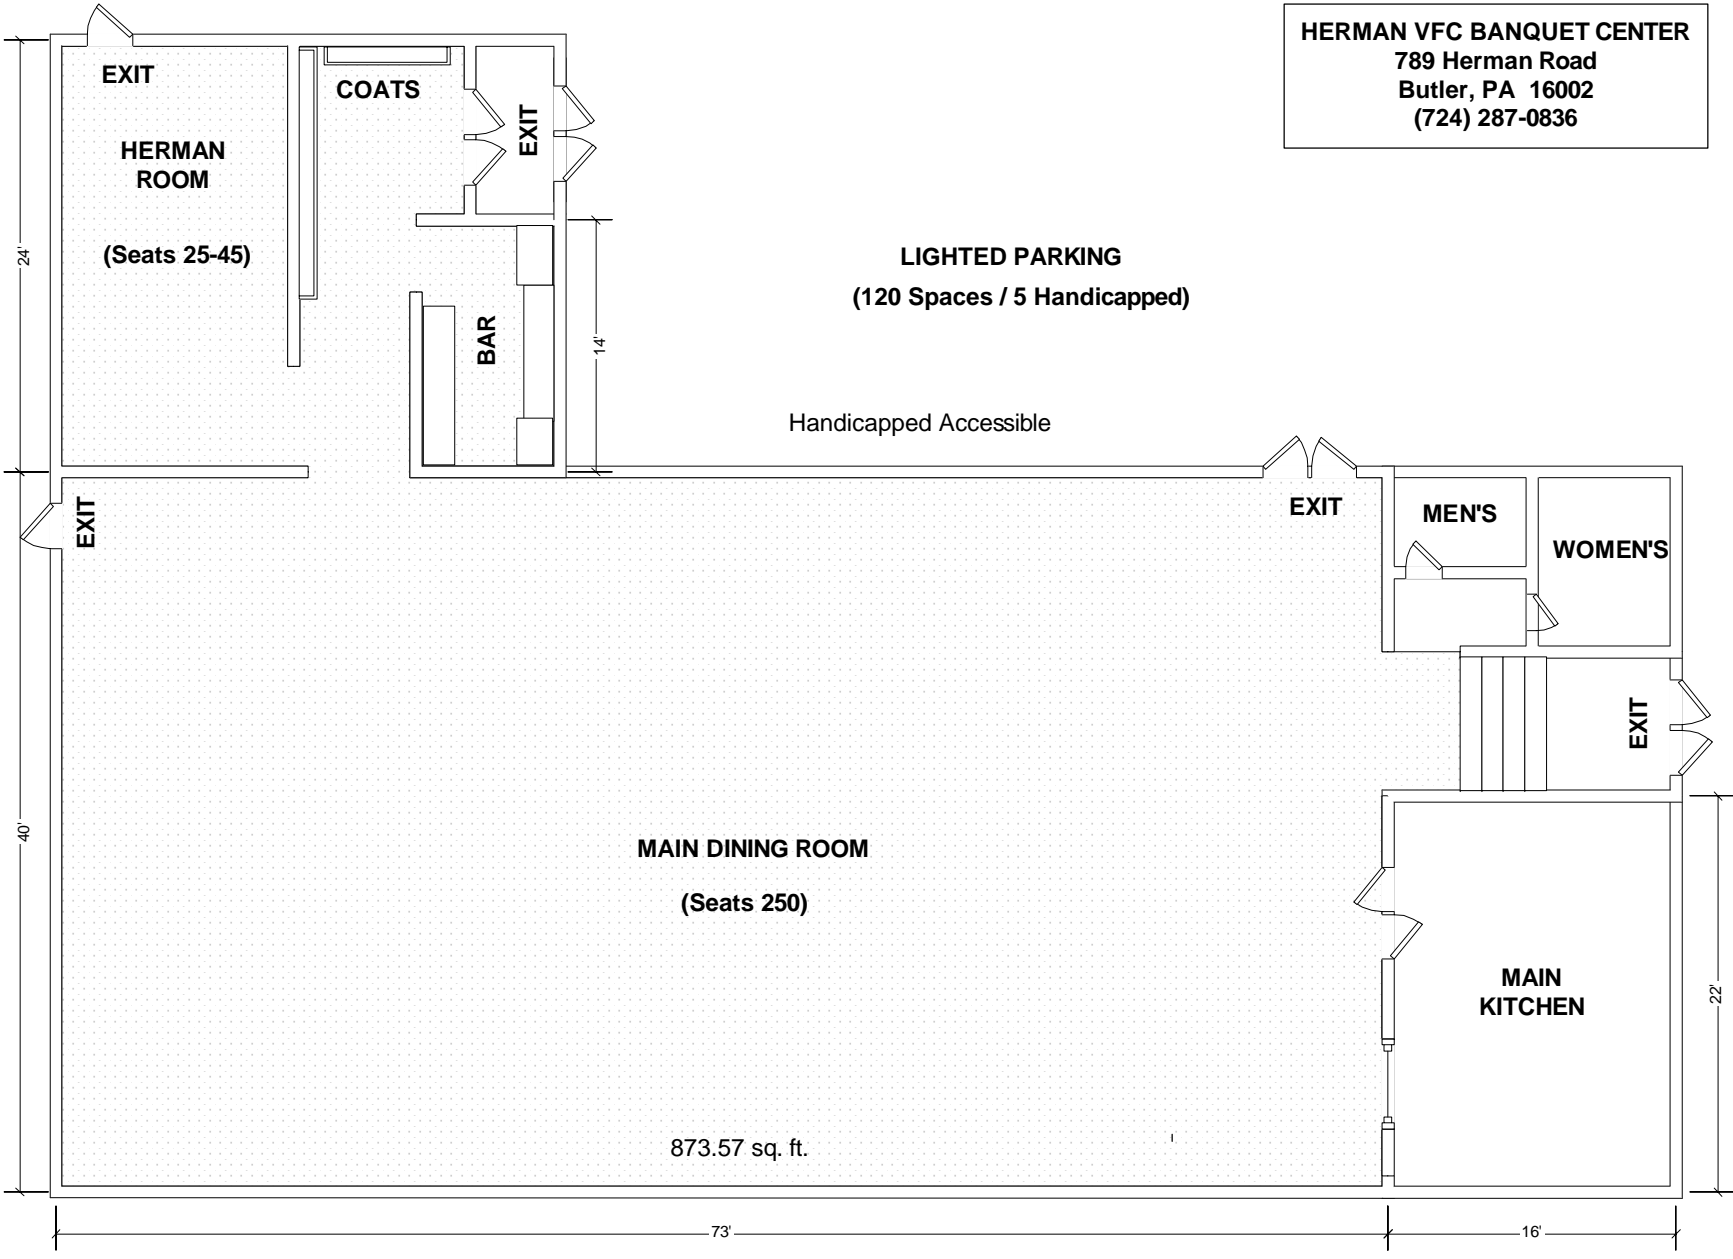

HERMAN VFC BANQUET CENTER
789 Herman Road
Butler, PA 16002
(724) 287-0836

EXIT

HERMAN ROOM

(Seats 25-45)

COATS

EXIT

BAR

14'

LIGHTED PARKING
(120 Spaces / 5 Handicapped)

Handicapped Accessible

EXIT

MEN'S

WOMEN'S

EXIT

MAIN DINING ROOM

(Seats 250)

873.57 sq. ft.

MAIN KITCHEN

22'

73'

16'

24'

40'

EXIT